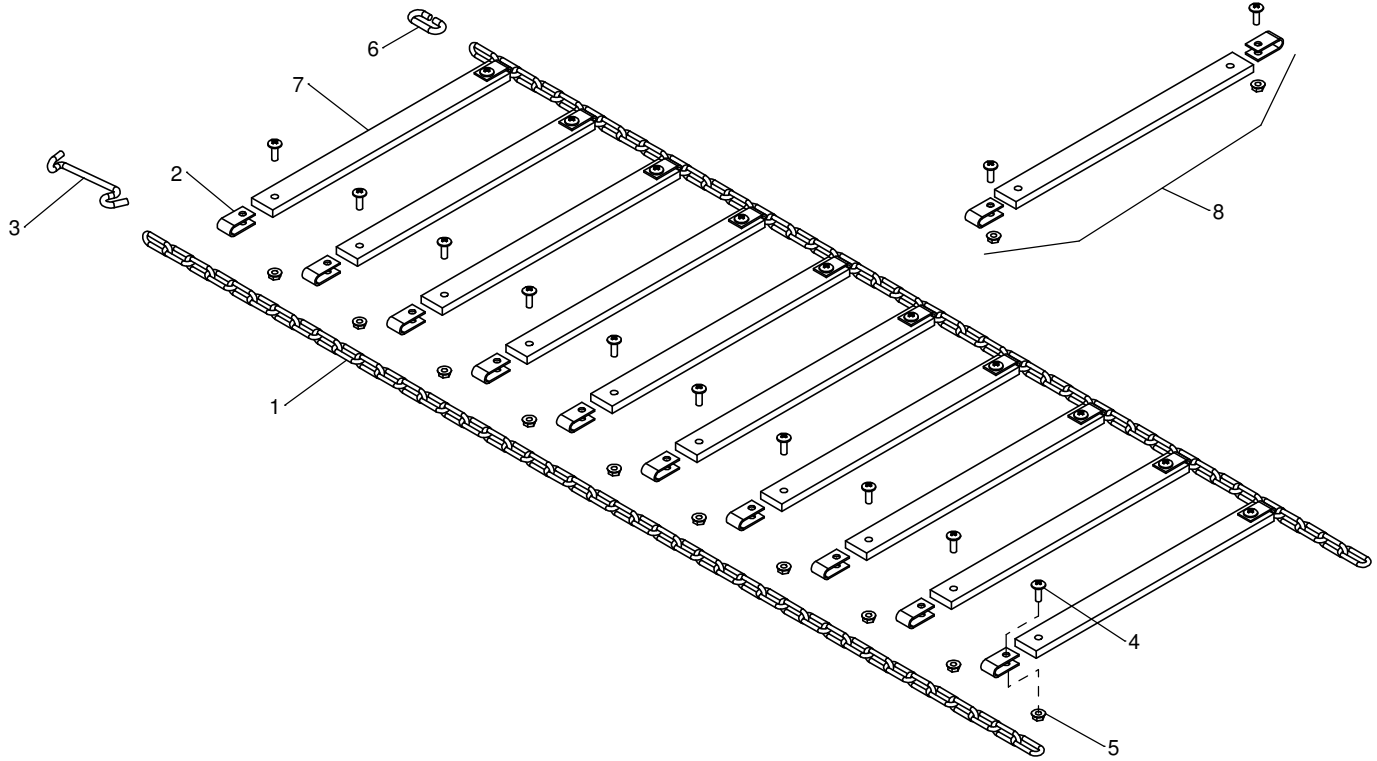

# TerraGrip Traction Belts

**Model Number**      **Description**  
 Applies To All Traction Belts

ITEM #	PART #	DESCRIPTION
1	ST50268	Straight Link Coil Chain
2	ST50245	Rubber Chain Clamp
3	ST50279	Chain Clip
4	ST65016	1/4 x 3/4 Truss Head Bolt
5	ST65073	1/4" Flange Nut
6	ST50269	Connector Link
7	ST50265	Rubber 3/8" x 1-1/4" x 14"
-	ST50263	Rubber 3/8" x 1-1/4" x 12
-	ST50264	Rubber 3/8" x 1-1/4" x 13.5
-	ST50266	Rubber 3/8" x 1-1/4" x 15.5
-	50267-18	Rubber 3/8" x 1-1/4" x 18
-	50267-10	Rubber 3/8" x 1-1/4" x 10
8	ST50538*	12" Rubber Slat Replacement Kit
-	ST50539*	13.5" Rubber Slat Replacement Kit
-	ST50540*	15.5" Rubber Slat Replacement Kit

\* Slat replacement kits include one rubber, two rubber clamps, two bolts and two nuts